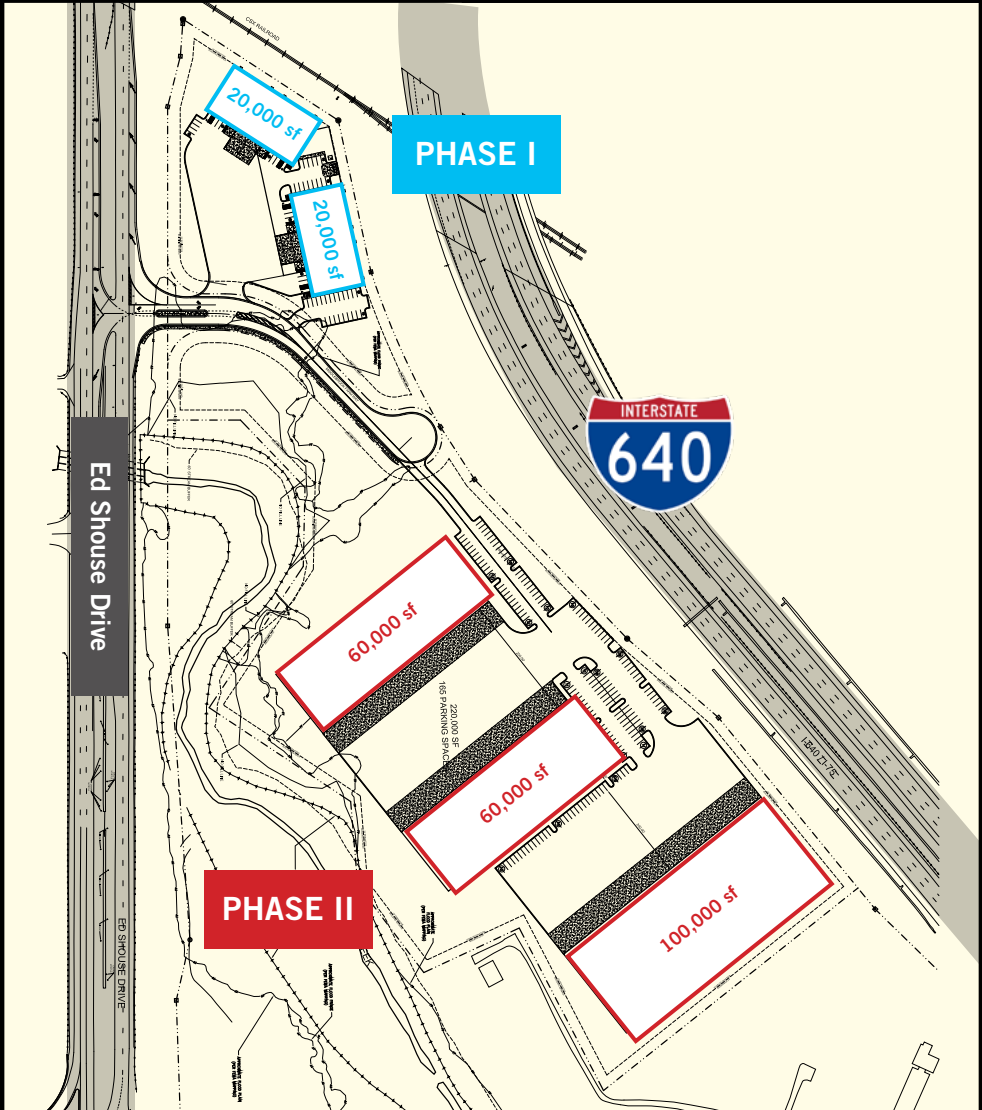

## MIDDLEBROOK FARM INDUSTRIAL

- Up to 30 ft clearance height
- ESFR Sprinklers
- 10' x 10' Overhead Doors
- Covered Dock Area
- Multi Dock, Drive-In Available
- Zoned Industrial

**FOR MORE INFORMATION** John Osborne [josborne@fiserinc.com](mailto:josborne@fiserinc.com) 865-693-0711 w 865-207-6479 m